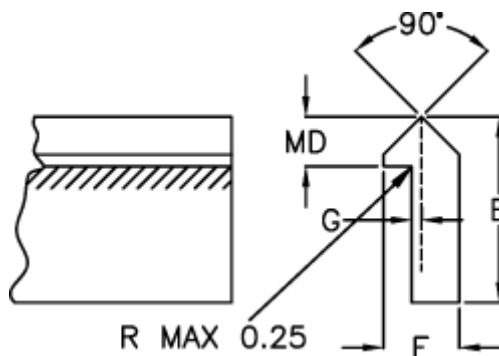

Data Sheet

Article number: 055631000

Description: Single edge track TS3 1000mm

Measures

E = 22.22

F = 8.71

G = 1.57

Kg/m = 1.020